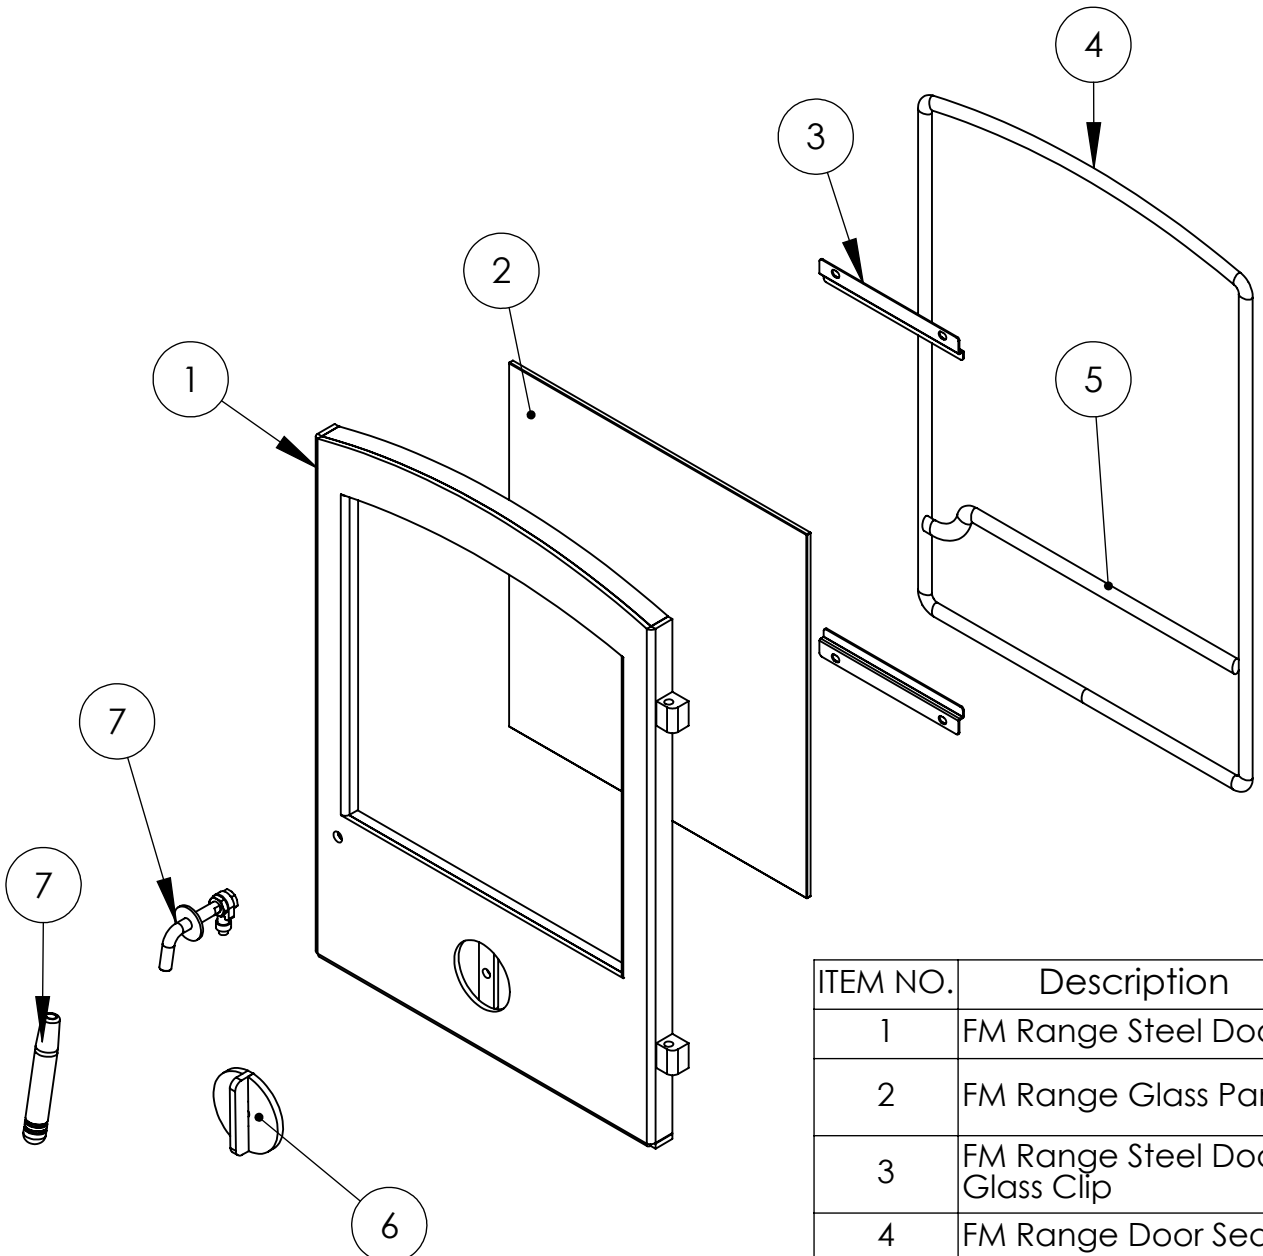

Go Eco Steel Door

ITEM NO.	Description	5	5KW	QTY.
1	FM Range Steel Door	7758	7759	1
2	FM Range Glass Panel	7762	7763	1
3	FM Range Steel Door Glass Clip	7767	7767	2
4	FM Range Door Seal	9118	9121	1
5	FM Range Mid Door Seal	9105	9112	1
6	Air Control Knob	FPX458-M430A	FPX458-M430A	1
7	Handle & Spindle Assembly	Handle 8243 / spindle 8244	Handle 8243 / spindle 8244	1